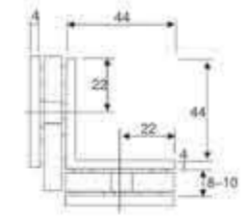

GW-721
Straight edge 0° glass partition brace
★ Materials: Refined Stainless steel
★ Finish: Mirror

GW-772
Glass clamp
★ Materials: Zinc alloy
★ Finish: Mirror
★ Size: 8mm, 10mm

GW-773
Glass clamp
★ Materials: Zinc alloy
★ Finish: Mirror
★ Size: 10mm, 12mm

GW-725
Straight edge 90° Double side glass partition brace
★ Materials: Refined Stainless steel
★ Finish: Mirror

GW-781
Glass clamp
★ Materials: BRASS
★ Finish: Chromium
★ Size: 10mm, 12mm

GW-783
Glass clamp
★ Materials: BRASS
★ Finish: Chromium
★ Size: 10mm, 12mm

GW-724
Straight edge 180° Double side glass partition brace
★ Materials: Refined Stainless steel
★ Finish: Mirror

GW-799
Decorative parts
★ Materials: Zinc alloy, Brass
★ Finish: Mirror, Satin
★ Size: L: 30, 50, 100
Ø: 19, 25, 50