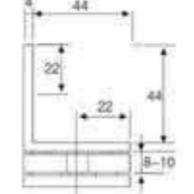

GW-722
Straight edge 90° Single side glass partition brace
★ Materials: Refined Stainless steel
★ Finish: Mirror, Stain

GW-726
Straight edge 135° Double side glass partition brace
★ Materials: Refined Stainless steel
★ Finish: Mirror