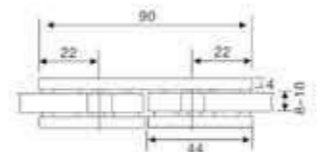

GW-725
Straight edge 90° Double side glass partition brace
★ Materials: Refined Stainless steel
★ Finish: Mirror

GW-781
Glass clamp
★ Materials: BRASS
★ Finish: Chromium
★ Size: 10mm, 12mm

GW-783
Glass clamp
★ Materials: BRASS
★ Finish: Chromium
★ Size: 10mm, 12mm

GW-722
Straight edge 90° Single side glass partition brace
★ Materials: Refined Stainless steel
★ Finish: Mirror, Stain

GW-A0102
Pivot Bearing
★ Materials: Stainless steel
★ Finish: Polished

GW-Magnetic Catch Set
Glass Door Single Piece
★ Materials: Stainless steel
★ Finish: Polished

GW-726
Straight edge 135° Double side glass partition brace
★ Materials: Refined Stainless steel
★ Finish: Mirror

GW-791
Glass Door Single Connector
★ Materials: Zinc alloy
★ Finish: Polished

GW-792
Glass Door Double Connector
★ Materials: Zinc alloy
★ Finish: Polished

GW-724
Straight edge 180° Double side glass partition brace
★ Materials: Refined Stainless steel
★ Finish: Mirror

GW-799
Decorative parts
★ Materials: Zinc alloy, Brass
★ Finish: Mirror, Satin
★ Size: L: 30, 50, 100
Ø: 19, 25, 50