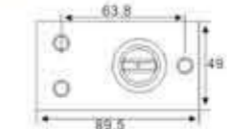

GW-721
Straight edge 0° glass partition brace
★ Materials: Refined Stainless steel
★ Finish: Mirror

GW-772
Glass clamp
★ Materials: Zinc alloy
★ Finish: Mirror
★ Size: 8mm, 10mm

GW-773
Glass clamp
★ Materials: Zinc alloy
★ Finish: Mirror
★ Size: 10mm, 12mm

GW-725
Straight edge 90° Double side glass partition brace
★ Materials: Refined Stainless steel
★ Finish: Mirror

GW-781
Glass clamp
★ Materials: BRASS
★ Finish: Chromium
★ Size: 10mm, 12mm

GW-783
Glass clamp
★ Materials: BRASS
★ Finish: Chromium
★ Size: 10mm, 12mm

GW-722
Straight edge 90° Single side glass partition brace
★ Materials: Refined Stainless steel
★ Finish: Mirror, Stain

GW-A0102
Pivot Bearing
★ Materials: Stainless steel
★ Finish: Polished

GW-Magnetic Catch Set
Glass Door Single Piece
★ Materials: Stainless steel
★ Finish: Polished

GW-724
Straight edge 180° Double side glass partition brace
★ Materials: Refined Stainless steel
★ Finish: Mirror

GW-799
Decorative parts
★ Materials: Zinc alloy, Brass
★ Finish: Mirror, Satin
★ Size: L: 30, 50, 100
Ø: 19, 25, 50