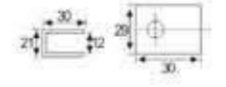

GW-721
Straight edge 0° glass partition brace
★ Materials: Refined Stainless steel
★ Finish: Mirror

GW-772
Glass clamp
★ Materials: Zinc alloy
★ Finish: Mirror
★ Size: 8mm, 10mm

GW-773
Glass clamp
★ Materials: Zinc alloy
★ Finish: Mirror
★ Size: 10mm, 12mm

GW-725
Straight edge 90° Double side glass partition brace
★ Materials: Refined Stainless steel
★ Finish: Mirror

GW-781
Glass clamp
★ Materials: BRASS
★ Finish: Chromium
★ Size: 10mm, 12mm

GW-783
Glass clamp
★ Materials: BRASS
★ Finish: Chromium
★ Size: 10mm, 12mm