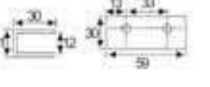

GW-721
Straight edge 0° glass partition brace
★ Materials: Refined Stainless steel
★ Finish: Mirror

GW-772
Glass clamp
★ Materials: Zinc alloy
★ Finish: Mirror
★ Size: 8mm, 10mm

GW-773
Glass clamp
★ Materials: Zinc alloy
★ Finish: Mirror
★ Size: 10mm, 12mm

GW-725
Straight edge 90° Double side glass partition brace
★ Materials: Refined Stainless steel
★ Finish: Mirror

GW-781
Glass clamp
★ Materials: BRASS
★ Finish: Chromium
★ Size: 10mm, 12mm

GW-783
Glass clamp
★ Materials: BRASS
★ Finish: Chromium
★ Size: 10mm, 12mm