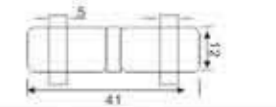

GW-725
Straight edge 90° Double side glass partition brace
★ Materials: Refined Stainless steel
★ Finish: Mirror

GW-781
Glass clamp
★ Materials: BRASS
★ Finish: Chromium
★ Size: 10mm, 12mm

GW-783
Glass clamp
★ Materials: BRASS
★ Finish: Chromium
★ Size: 10mm, 12mm

GW-722
Straight edge 90° Single side glass partition brace
★ Materials: Refined Stainless steel
★ Finish: Mirror, Stain

GW-A0102
Pivot Bearing
★ Materials: Stainless steel
★ Finish: Polished

GW-Magnetic Catch Set
Glass Door Single Piece
★ Materials: Stainless steel
★ Finish: Polished

GW-726
Straight edge 135° Double side glass partition brace
★ Materials: Refined Stainless steel
★ Finish: Mirror

GW-791
Glass Door Single Connector
★ Materials: Zinc alloy
★ Finish: Polished

GW-792
Glass Door Double Connector
★ Materials: Zinc alloy
★ Finish: Polished

GW-724
Straight edge 180° Double side glass partition brace
★ Materials: Refined Stainless steel
★ Finish: Mirror

GW-799
Decorative parts
★ Materials: Zinc alloy, Brass
★ Finish: Mirror, Satin
★ Size: L: 30, 50, 100
Ø: 19, 25, 50