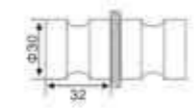

GW-692
Bathroom handle
★ Materials: Brass
★ Finish: Chromium

GW-694
Bathroom handle
★ Materials: Brass
★ Finish: Chromium