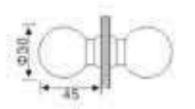

GW-698
Bathroom handle
★ Materials: Brass
★ Finish: Chromium

GW-695
Bathroom handle
★ Materials: Brass
★ Finish: Chromium