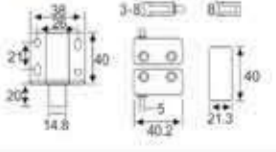

GW-721
Straight edge 0° glass partition brace
★ Materials: Refined Stainless steel
★ Finish: Mirror

GW-772
Glass clamp
★ Materials: Zinc alloy
★ Finish: Mirror
★ Size: 8mm, 10mm

GW-773
Glass clamp
★ Materials: Zinc alloy
★ Finish: Mirror
★ Size: 10mm, 12mm

GW-725
Straight edge 90° Double side glass partition brace
★ Materials: Refined Stainless steel
★ Finish: Mirror

GW-781
Glass clamp
★ Materials: BRASS
★ Finish: Chromium
★ Size: 10mm, 12mm

GW-783
Glass clamp
★ Materials: BRASS
★ Finish: Chromium
★ Size: 10mm, 12mm

GW-722
Straight edge 90° Single side glass partition brace
★ Materials: Refined Stainless steel
★ Finish: Mirror, Stain

GW-A0102
Pivot Bearing
★ Materials: Stainless steel
★ Finish: Polished

GW-Magnetic Catch Set
Glass Door Single Piece
★ Materials: Stainless steel
★ Finish: Polished

GW-724
Straight edge 180° Double side glass partition brace
★ Materials: Refined Stainless steel
★ Finish: Mirror

GW-799
Decorative parts
★ Materials: Zinc alloy, Brass
★ Finish: Mirror, Satin
★ Size: L: 30, 50, 100
Ø: 19, 25, 50