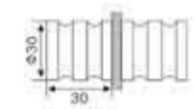

GW-694
Bathroom handle
★ Materials: Brass
★ Finish: Chromium

GW-690
Bathroom handle
★ Materials: Brass
★ Finish: Chromium