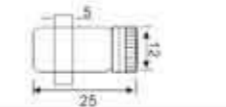

GW-725
Straight edge 90° Double side glass partition brace
★ Materials: Refined Stainless steel
★ Finish: Mirror

GW-781
Glass clamp
★ Materials: BRASS
★ Finish: Chromium
★ Size: 10mm, 12mm

GW-783
Glass clamp
★ Materials: BRASS
★ Finish: Chromium
★ Size: 10mm, 12mm

GW-722
Straight edge 90° Single side glass partition brace
★ Materials: Refined Stainless steel
★ Finish: Mirror, Stain

GW-A0102
Pivot Bearing
★ Materials: Stainless steel
★ Finish: Polished

GW-Magnetic Catch Set
Glass Door Single Piece
★ Materials: Stainless steel
★ Finish: Polished

GW-726
Straight edge 135° Double side glass partition brace
★ Materials: Refined Stainless steel
★ Finish: Mirror

GW-791
Glass Door Single Connector
★ Materials: Zinc alloy
★ Finish: Polished

GW-792
Glass Door Double Connector
★ Materials: Zinc alloy
★ Finish: Polished

GW-724
Straight edge 180° Double side glass partition brace
★ Materials: Refined Stainless steel
★ Finish: Mirror

GW-799
Decorative parts
★ Materials: Zinc alloy, Brass
★ Finish: Mirror, Satin
★ Size: L: 30, 50, 100
Ø: 19, 25, 50