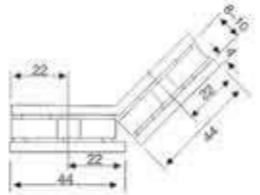

GW-725
Straight edge 90° Double side glass partition brace
★ Materials: Refined Stainless steel
★ Finish: Mirror

GW-781
Glass clamp
★ Materials: BRASS
★ Finish: Chromium
★ Size: 10mm, 12mm

GW-783
Glass clamp
★ Materials: BRASS
★ Finish: Chromium
★ Size: 10mm, 12mm

GW-722
Straight edge 90° Single side glass partition brace
★ Materials: Refined Stainless steel
★ Finish: Mirror, Stain

GW-A0102
Pivot Bearing
★ Materials: Stainless steel
★ Finish: Polished

GW-Magnetic Catch Set
Glass Door Single Piece
★ Materials: Stainless steel
★ Finish: Polished

GW-726
Straight edge 135° Double side glass partition brace
★ Materials: Refined Stainless steel
★ Finish: Mirror

GW-791
Glass Door Single Connector
★ Materials: Zinc alloy
★ Finish: Polished

GW-792
Glass Door Double Connector
★ Materials: Zinc alloy
★ Finish: Polished

GW-724
Straight edge 180° Double side glass partition brace
★ Materials: Refined Stainless steel
★ Finish: Mirror

GW-799
Decorative parts
★ Materials: Zinc alloy, Brass
★ Finish: Mirror, Satin
★ Size: L: 30, 50, 100
Ø: 19, 25, 50