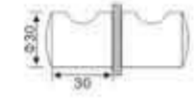

GW-690
Bathroom handle
★ Materials: Brass
★ Finish: Chromium

GW-693
Bathroom handle
★ Materials: Brass
★ Finish: Chromium