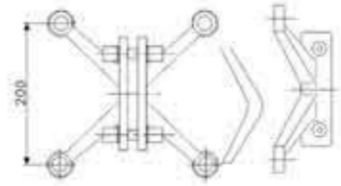

* Materials: Stainless steel
* Finish: Mirror, Satin

GW-F200-K2