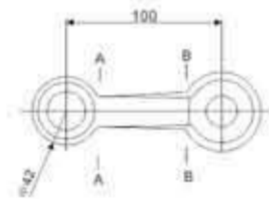

* Materials: Stainless steel
* Finish: Satin

GW-F200-IV