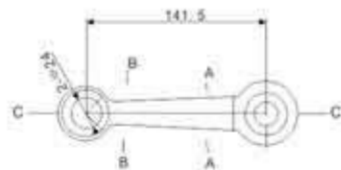

* Materials: Stainless steel
* Finish: Satin

GW-F200-K4