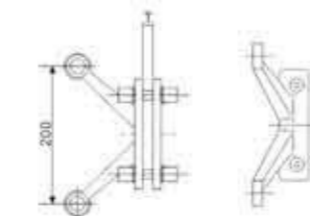

GW-F200-K2V

* Materials: Stainless steel
* Finish: Satin

GW-1805

* Materials: Stainless steel
* Finish: Satin

GW-1802

* Materials: Stainless steel
* Finish: Satin

GW-BS-R150

* Materials: Stainless steel 304#/316#
* Finish: Mirror
Size: 160 x 50mm

GW-BS-S220

* Materials: Stainless steel 304#/316#
* Finish: Satin
Size: 160x50mm
190x50mm
220x50mm