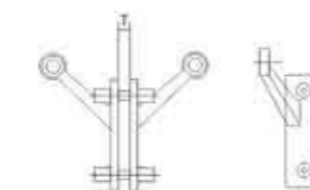

GW-F200-K2V

* Materials: Stainless steel
* Finish: Satin

GW-1805

* Materials: Stainless steel
* Finish: Satin

GW-1802

* Materials: Stainless steel
* Finish: Satin

GW-BS-R150

* Materials: Stainless steel 304#/316#
* Finish: Mirror
Size: 160 x 50mm

GW-BS-S220

* Materials: Stainless steel 304#/316#
* Finish: Satin
Size: 160x50mm
190x50mm
220x50mm