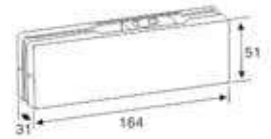

- * Material: Stainless steel
- * Finishes: Polished stainless steel(PSS)

- * Suitable: Suitable For 10-12mm Thickness Glass

GW-010

GW-020

GW-030

GW-040

GW-050