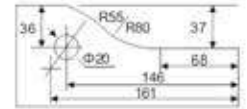

- * Material: Stainless steel
- * Finishes: Polished stainless steel(PSS)

- * Suitable: Suitable For 10-12mm Thickness Glass

GW-010

GW-020

GW-030

GW-040

GW-050