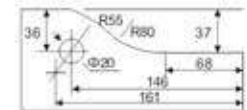

- * Material: Stainless steel
- * Finishes: Polished stainless steel(PSS)

- * Suitable: Suitable For 10-12mm Thickness Glass

GW-010

GW-020

GW-030

GW-040

GW-050