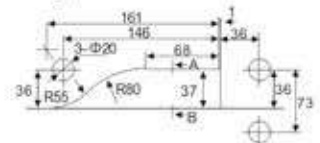

- * Material: Stainless steel
- * Finishes: Polished stainless steel(PSS)

- * Suitable: Suitable For 10-12mm Thickness Glass

GW-010

GW-020

GW-030

GW-040

GW-050