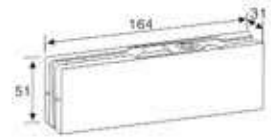

- * Material: Stainless steel
- * Finishes: Polished stainless steel(PSS)

- * Suitable: Suitable For 10-12mm Thickness Glass

GW-010

GW-020

GW-030

GW-040

GW-050