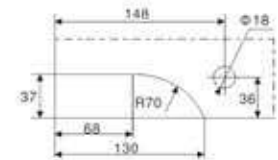

- * Material: Stainless steel
- * Finishes: Polished stainless steel(PSS)

- * Suitable: Suitable For 10-12mm Thickness Glass

GW-010

GW-020

GW-030

GW-040

GW-050