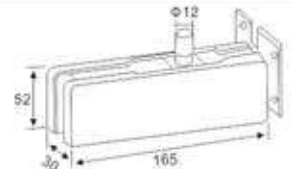

- * Material: Stainless steel
- * Finishes: Polished stainless steel(PSS)

- * Suitable: Suitable For 10-12mm Thickness Glass

GW-010

GW-020

GW-030

GW-040

GW-050