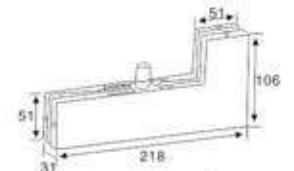

- * Material: Stainless steel
- * Finishes: Polished stainless steel(PSS)

- * Suitable: Suitable For 10-12mm Thickness Glass

GW-010

GW-020

GW-030

GW-040

GW-050