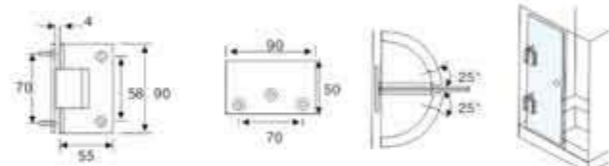

**Glass hole figure**

**GW-301**  
GW-304

**GW-302**

**GW-303**

**GW-305**

Straight edge 90° Single side bathroom glass clamp  
 \* Materials: Stainless steel, Brass  
 \* Finish: Mirror, Satin

**GW-301**

Bevel edge 90° Double side bathroom glass clamp  
 \* Materials: Stainless steel, Brass  
 \* Finish: Mirror, Satin

**GW-302**

Bevel edge 135° Double side bathroom glass clamp  
 \* Materials: Stainless steel, Brass  
 \* Finish: Mirror, Satin

**GW-303**

Bevel edge 180° Double side bathroom glass clamp  
 \* Materials: Stainless steel, Brass  
 \* Finish: Mirror, Satin

**GW-304**

Bevel edge 90° Single side bathroom glass clamp  
 \* Materials: Stainless steel, Brass  
 \* Finish: Mirror, Satin

**GW-321**

Bevel edge 90° Double side bathroom glass clamp  
 \* Materials: Stainless steel, Brass  
 \* Finish: Mirror, Satin

**GW-323**

Bevel edge 180° bathroom glass clamp  
 \* Materials: Stainless steel, Brass  
 \* Finish: Mirror, Satin

**GW-390**

\* Up-and-down rotating system  
 \* Either-direction of glass door installation, left-side or right-side  
 \* Material: 304# Stainless Steel Spindle & Aluminium Profile  
 \* Glass size: 6mm thickness & 1900mm height  
 \* Finish: Bright Chrome Plated (CP)  
 Satin Chrome Plated (SC)