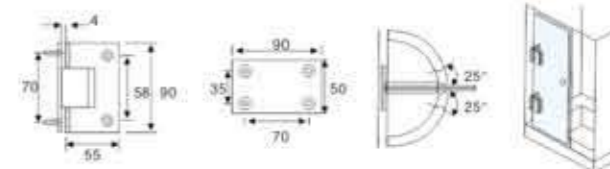

**Glass hole figure**

**GW-301**  
GW-304

**GW-302**

**GW-303**

**GW-305**

Straight edge 90° Single side bathroom glass clamp  
 \* Materials: Stainless steel, Brass  
 \* Finish: Mirror, Satin

**GW-301**

Bevel edge 90° Double side bathroom glass clamp  
 \* Materials: Stainless steel, Brass  
 \* Finish: Mirror, Satin

**GW-302**

Bevel edge 135° Double side bathroom glass clamp  
 \* Materials: Stainless steel, Brass  
 \* Finish: Mirror, Satin

**GW-303**

Bevel edge 180° Double side bathroom glass clamp  
 \* Materials: Stainless steel, Brass  
 \* Finish: Mirror, Satin

**GW-304**

Bevel edge 90° Single side bathroom glass clamp  
 \* Materials: Stainless steel, Brass  
 \* Finish: Mirror, Satin

**GW-321**

Bevel edge 90° Double side bathroom glass clamp  
 \* Materials: Stainless steel, Brass  
 \* Finish: Mirror, Satin

**GW-323**

Bevel edge 180° bathroom glass clamp  
 \* Materials: Stainless steel, Brass  
 \* Finish: Mirror, Satin

**GW-390**

\* Up-and-down rotating system  
 \* Either-direction of glass door installation, left-side or right-side  
 \* Material: 304# Stainless Steel Spindle & Aluminium Profile  
 \* Glass size: 6mm thickness & 1900mm height  
 \* Finish: Bright Chrome Plated (CP)  
 Satin Chrome Plated (SC)