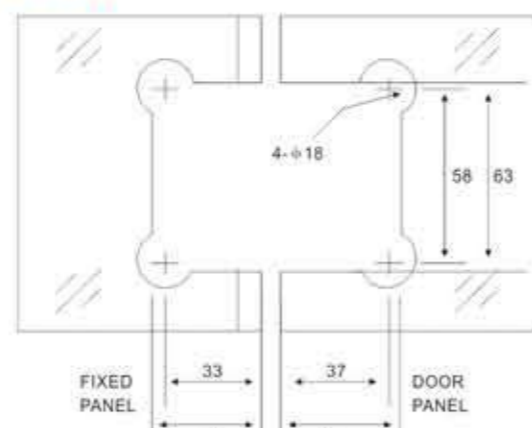

**Glass hole figure**

**GW-301**  
GW-304

**GW-302**

**GW-303**

**GW-305**

Straight edge 90° Single side bathroom glass clamp  
 \* Materials: Stainless steel, Brass  
 \* Finish: Mirror, Satin

**GW-301**

Bevel edge 90° Double side bathroom glass clamp  
 \* Materials: Stainless steel, Brass  
 \* Finish: Mirror, Satin

**GW-302**

Bevel edge 135° Double side bathroom glass clamp  
 \* Materials: Stainless steel, Brass  
 \* Finish: Mirror, Satin

**GW-303**

Bevel edge 180° Double side bathroom glass clamp  
 \* Materials: Stainless steel, Brass  
 \* Finish: Mirror, Satin

**GW-304**

Bevel edge 90° Single side bathroom glass clamp  
 \* Materials: Stainless steel, Brass  
 \* Finish: Mirror, Satin

**GW-321**

Bevel edge 90° Double side bathroom glass clamp  
 \* Materials: Stainless steel, Brass  
 \* Finish: Mirror, Satin

**GW-323**

Bevel edge 180° bathroom glass clamp  
 \* Materials: Stainless steel, Brass  
 \* Finish: Mirror, Satin

**GW-390**

\* Up-and-down rotating system  
 \* Either-direction of glass door installation, left-side or right-side  
 \* Material: 304# Stainless Steel Spindle & Aluminium Profile  
 \* Glass size: 6mm thickness & 1900mm height  
 \* Finish: Bright Chrome Plated (CP)  
 Satin Chrome Plated (SC)