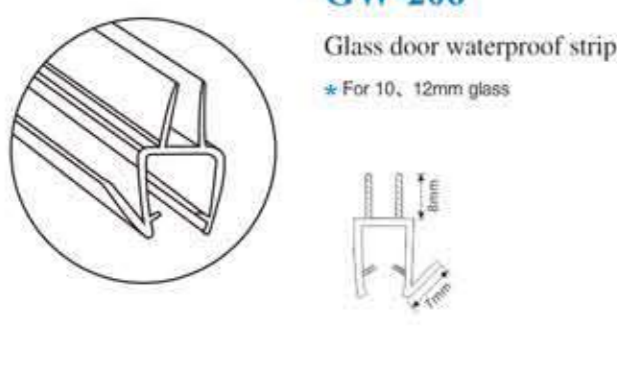

**Glass hole figure**

**GW-301**  
GW-304

**GW-302**

**GW-303**

**GW-305**

Straight edge 90° Single side bathroom glass clamp  
 \* Materials: Stainless steel, Brass  
 \* Finish: Mirror, Satin

**GW-301**

Bevel edge 90° Double side bathroom glass clamp  
 \* Materials: Stainless steel, Brass  
 \* Finish: Mirror, Satin

**GW-323**

Bevel edge 180° bathroom glass clamp  
 \* Materials: Stainless steel, Brass  
 \* Finish: Mirror, Satin

**GW-390**

\* Up-and-down rotating system  
 \* Either-direction of glass door installation, left-side or right-side  
 \* Material: 304# Stainless Steel Spindle & Aluminium Profile  
 \* Glass size: 6mm thickness & 1900mm height  
 \* Finish: Bright Chrome Plated (CP)  
 Satin Chrome Plated (SC)

**GW-212**

Glass door waterproof strip  
 \* For 10, 12mm glass

**GW-204**

Glass door waterproof strip  
 \* For 10, 12mm glass

**GW-205**

Glass door waterproof strip  
 \* For 10, 12mm glass

**GW-206**

Glass door waterproof strip  
 \* For 10, 12mm glass

**GW-207**

Glass door waterproof strip  
 \* For 10mm glass