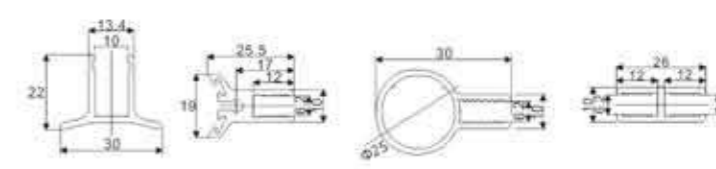

**Glass hole figure**

**GW-301**  
GW-304

**GW-302**

**GW-303**

**GW-305**

Straight edge 90° Single side bathroom glass clamp  
 \* Materials: Stainless steel, Brass  
 \* Finish: Mirror, Satin

**GW-301**

Bevel edge 90° Double side bathroom glass clamp  
 \* Materials: Stainless steel, Brass  
 \* Finish: Mirror, Satin

**GW-302**

Bevel edge 135° Double side bathroom glass clamp  
 \* Materials: Stainless steel, Brass  
 \* Finish: Mirror, Satin

**GW-303**

Bevel edge 180° Double side bathroom glass clamp  
 \* Materials: Stainless steel, Brass  
 \* Finish: Mirror, Satin

**GW-304**

Bevel edge 90° Single side bathroom glass clamp  
 \* Materials: Stainless steel, Brass  
 \* Finish: Mirror, Satin

**GW-321**

Bevel edge 90° Double side bathroom glass clamp  
 \* Materials: Stainless steel, Brass  
 \* Finish: Mirror, Satin

**GW-323**

Bevel edge 180° bathroom glass clamp  
 \* Materials: Stainless steel, Brass  
 \* Finish: Mirror, Satin

**GW-390**

\* Up-and-down rotating system  
 \* Either-direction of glass door installation, left-side or right-side  
 \* Material: 304# Stainless Steel Spindle & Aluminium Profile  
 \* Glass size: 6mm thickness & 1900mm height  
 \* Finish: Bright Chrome Plated (CP)  
 Satin Chrome Plated (SC)