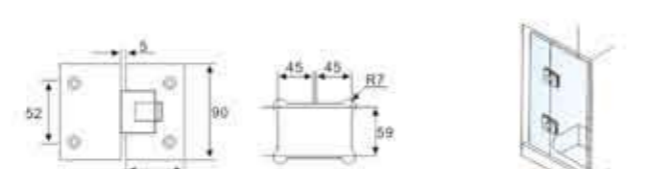

**Glass hole figure**

**GW-301**  
GW-304

**GW-302**

**GW-303**

**GW-305**

Straight edge 90° Single side bathroom glass clamp  
 \* Materials: Stainless steel, Brass  
 \* Finish: Mirror, Satin

**GW-301**

Bevel edge 90° Double side bathroom glass clamp  
 \* Materials: Stainless steel, Brass  
 \* Finish: Mirror, Satin

**GW-302**

Bevel edge 135° Double side bathroom glass clamp  
 \* Materials: Stainless steel, Brass  
 \* Finish: Mirror, Satin

**GW-303**

Bevel edge 180° Double side bathroom glass clamp  
 \* Materials: Stainless steel, Brass  
 \* Finish: Mirror, Satin

**GW-304**

Bevel edge 90° Single side bathroom glass clamp  
 \* Materials: Stainless steel, Brass  
 \* Finish: Mirror, Satin

**GW-321**

Bevel edge 90° Double side bathroom glass clamp  
 \* Materials: Stainless steel, Brass  
 \* Finish: Mirror, Satin

**GW-323**

Bevel edge 180° bathroom glass clamp  
 \* Materials: Stainless steel, Brass  
 \* Finish: Mirror, Satin

**GW-390**

\* Up-and-down rotating system  
 \* Either-direction of glass door installation, left-side or right-side  
 \* Material: 304# Stainless Steel Spindle & Aluminium Profile  
 \* Glass size: 6mm thickness & 1900mm height  
 \* Finish: Bright Chrome Plated (CP)  
 Satin Chrome Plated (SC)