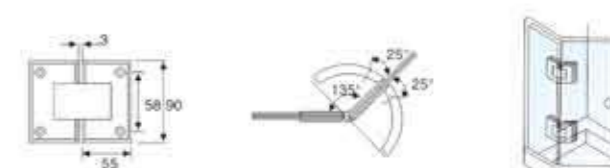

**Glass hole figure**

**GW-301**  
GW-304

**GW-302**

**GW-303**

**GW-305**

Straight edge 90° Single side bathroom glass clamp  
 \* Materials: Stainless steel, Brass  
 \* Finish: Mirror, Satin

**GW-301**

Bevel edge 90° Double side bathroom glass clamp  
 \* Materials: Stainless steel, Brass  
 \* Finish: Mirror, Satin

**GW-302**

Bevel edge 135° Double side bathroom glass clamp  
 \* Materials: Stainless steel, Brass  
 \* Finish: Mirror, Satin

**GW-303**

Bevel edge 180° Double side bathroom glass clamp  
 \* Materials: Stainless steel, Brass  
 \* Finish: Mirror, Satin

**GW-304**

Bevel edge 90° Single side bathroom glass clamp  
 \* Materials: Stainless steel, Brass  
 \* Finish: Mirror, Satin

**GW-321**

Bevel edge 90° Double side bathroom glass clamp  
 \* Materials: Stainless steel, Brass  
 \* Finish: Mirror, Satin

**GW-323**

Bevel edge 180° bathroom glass clamp  
 \* Materials: Stainless steel, Brass  
 \* Finish: Mirror, Satin

**GW-390**

\* Up-and-down rotating system  
 \* Either-direction of glass door installation, left-side or right-side  
 \* Material: 304# Stainless Steel Spindle & Aluminium Profile  
 \* Glass size: 6mm thickness & 1900mm height  
 \* Finish: Bright Chrome Plated (CP)  
 Satin Chrome Plated (SC)