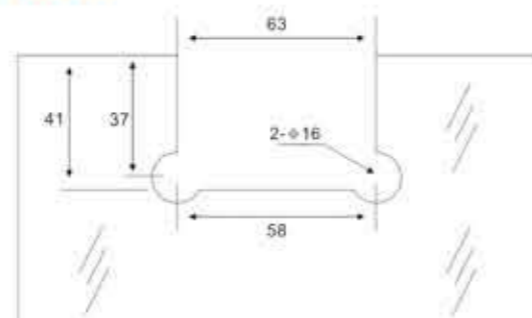

**Glass hole figure**

**GW-301**  
GW-304

**GW-302**

**GW-303**

**GW-305**

Straight edge 90° Single side bathroom glass clamp  
 \* Materials: Stainless steel, Brass  
 \* Finish: Mirror, Satin

**GW-301**

Bevel edge 90° Double side bathroom glass clamp  
 \* Materials: Stainless steel, Brass  
 \* Finish: Mirror, Satin

**GW-302**

Bevel edge 135° Double side bathroom glass clamp  
 \* Materials: Stainless steel, Brass  
 \* Finish: Mirror, Satin

**GW-303**

Bevel edge 180° Double side bathroom glass clamp  
 \* Materials: Stainless steel, Brass  
 \* Finish: Mirror, Satin

**GW-304**

Bevel edge 90° Single side bathroom glass clamp  
 \* Materials: Stainless steel, Brass  
 \* Finish: Mirror, Satin

**GW-321**

Bevel edge 90° Double side bathroom glass clamp  
 \* Materials: Stainless steel, Brass  
 \* Finish: Mirror, Satin

**GW-323**

Bevel edge 180° bathroom glass clamp  
 \* Materials: Stainless steel, Brass  
 \* Finish: Mirror, Satin

**GW-390**

\* Up-and-down rotating system  
 \* Either-direction of glass door installation, left-side or right-side  
 \* Material: 304# Stainless Steel Spindle & Aluminium Profile  
 \* Glass size: 6mm thickness & 1900mm height  
 \* Finish: Bright Chrome Plated (CP)  
 Satin Chrome Plated (SC)