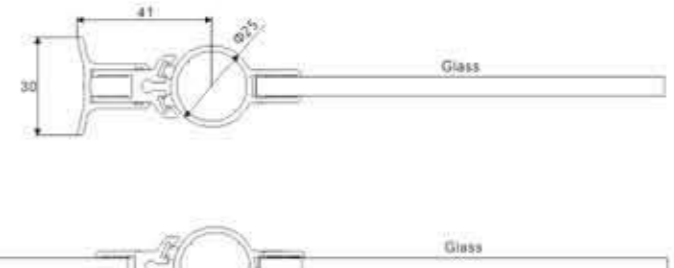

GW-201

Glass door waterproof strip
* For 10mm glass