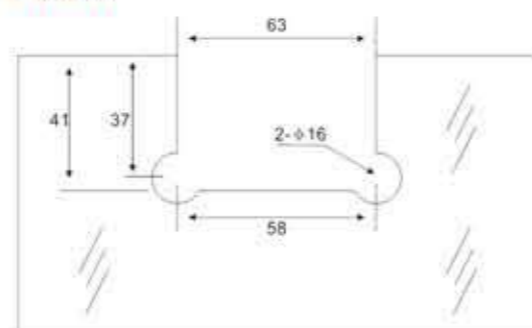

**Glass hole figure**

**GW-301**  
GW-304

**GW-302**

**GW-303**

**GW-305**

Straight edge 90° Single side bathroom glass clamp  
 \* Materials: Stainless steel, Brass  
 \* Finish: Mirror, Satin

**GW-301**

Bevel edge 90° Double side bathroom glass clamp  
 \* Materials: Stainless steel, Brass  
 \* Finish: Mirror, Satin

**GW-302**

Bevel edge 135° Double side bathroom glass clamp  
 \* Materials: Stainless steel, Brass  
 \* Finish: Mirror, Satin

**GW-303**

Bevel edge 180° Double side bathroom glass clamp  
 \* Materials: Stainless steel, Brass  
 \* Finish: Mirror, Satin

**GW-304**

Bevel edge 90° Single side bathroom glass clamp  
 \* Materials: Stainless steel, Brass  
 \* Finish: Mirror, Satin

**GW-321**

Bevel edge 90° Double side bathroom glass clamp  
 \* Materials: Stainless steel, Brass  
 \* Finish: Mirror, Satin

**GW-323**

Bevel edge 180° bathroom glass clamp  
 \* Materials: Stainless steel, Brass  
 \* Finish: Mirror, Satin

**GW-390**

\* Up-and-down rotating system  
 \* Either-direction of glass door installation, left-side or right-side  
 \* Material: 304# Stainless Steel Spindle & Aluminium Profile  
 \* Glass size: 6mm thickness & 1900mm height  
 \* Finish: Bright Chrome Plated (CP)  
 Satin Chrome Plated (SC)