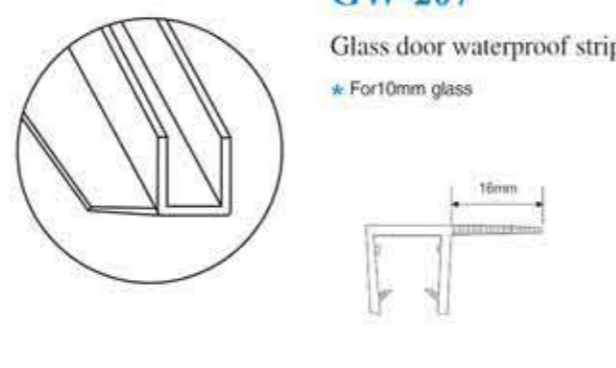

**Glass hole figure**

**GW-301**  
GW-304

**GW-302**

**GW-303**

**GW-305**

Straight edge 90° Single side bathroom glass clamp  
 \* Materials: Stainless steel, Brass  
 \* Finish: Mirror, Satin

**GW-301**

Bevel edge 90° Double side bathroom glass clamp  
 \* Materials: Stainless steel, Brass  
 \* Finish: Mirror, Satin

**GW-323**

Bevel edge 180° bathroom glass clamp  
 \* Materials: Stainless steel, Brass  
 \* Finish: Mirror, Satin

**GW-390**

\* Up-and-down rotating system  
 \* Either-direction of glass door installation, left-side or right-side  
 \* Material: 304# Stainless Steel Spindle & Aluminium Profile  
 \* Glass size: 6mm thickness & 1900mm height  
 \* Finish: Bright Chrome Plated (CP)  
 Satin Chrome Plated (SC)

**GW-212**

Glass door waterproof strip  
 \* For 10, 12mm glass

**GW-204**

Glass door waterproof strip  
 \* For 10, 12mm glass

**GW-205**

Glass door waterproof strip  
 \* For 10, 12mm glass

**GW-206**

Glass door waterproof strip  
 \* For 10, 12mm glass

**GW-207**

Glass door waterproof strip  
 \* For 10mm glass