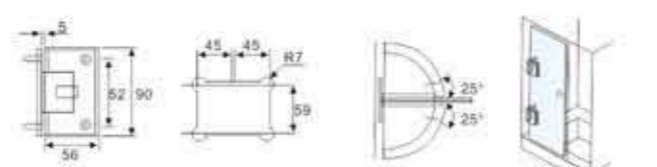

**Glass hole figure**

**GW-301**  
GW-304

**GW-302**

**GW-303**

**GW-305**

Straight edge 90° Single side bathroom glass clamp  
 \* Materials: Stainless steel, Brass  
 \* Finish: Mirror, Satin

**GW-301**

Bevel edge 90° Double side bathroom glass clamp  
 \* Materials: Stainless steel, Brass  
 \* Finish: Mirror, Satin

**GW-302**

Bevel edge 135° Double side bathroom glass clamp  
 \* Materials: Stainless steel, Brass  
 \* Finish: Mirror, Satin

**GW-303**

Bevel edge 180° Double side bathroom glass clamp  
 \* Materials: Stainless steel, Brass  
 \* Finish: Mirror, Satin

**GW-304**

Bevel edge 90° Single side bathroom glass clamp  
 \* Materials: Stainless steel, Brass  
 \* Finish: Mirror, Satin

**GW-321**

Bevel edge 90° Double side bathroom glass clamp  
 \* Materials: Stainless steel, Brass  
 \* Finish: Mirror, Satin

**GW-323**

Bevel edge 180° bathroom glass clamp  
 \* Materials: Stainless steel, Brass  
 \* Finish: Mirror, Satin

**GW-390**

\* Up-and-down rotating system  
 \* Either-direction of glass door installation, left-side or right-side  
 \* Material: 304# Stainless Steel Spindle & Aluminium Profile  
 \* Glass size: 6mm thickness & 1900mm height  
 \* Finish: Bright Chrome Plated (CP)  
 Satin Chrome Plated (SC)